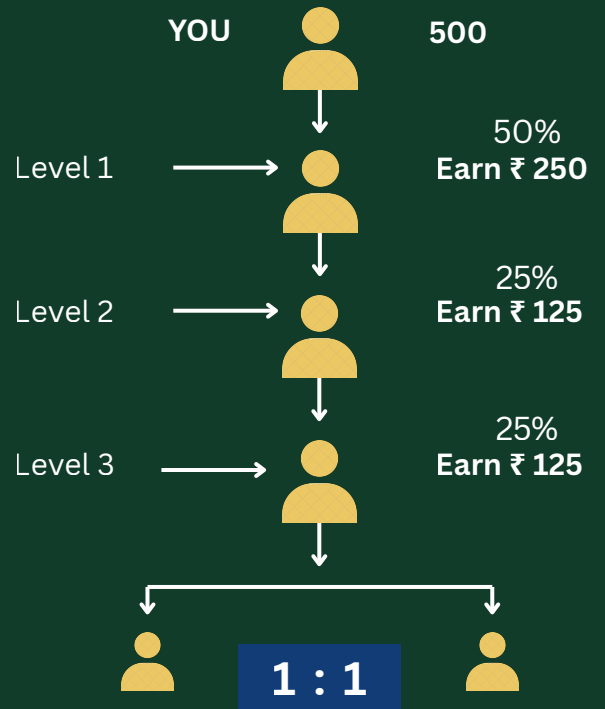

Sponser Income

Branch A **1:1** **Branch B**

Ayurdhan Wellness मध्ये फ्रँचायझी आणि बिझनेस ऑपॅर्युनिटी आजच्या वाढत्या कृषी व पशुखाद्य बाजारात एक उत्तम संधी देतात. कंपनीचे उच्च-गुणवत्तेचे कृषी औषधे, टॉनिक्स आणि पशुखाद्य उत्पादने ग्रामीण व शहरी दोन्ही बाजारात मोठ्या मागणीला आहेत. कमी गुंतवणूक, जलद परतावा आणि मजबूत सपोर्ट सिस्टीममुळे उद्योजकांना स्थिर आणि नफ्याचा व्यवसाय उभारता येतो. ट्रेनिंग, मार्केटिंग सपोर्ट आणि रेग्युलर प्रॉडक्ट अपडेट्समुळे फ्रँचायझी धारकांना व्यवसाय जलद वाढवण्याची संधी मिळते. Ayurdhan Wellness सोबतचा हा उपक्रम उद्योजकतेकडे जाणारे एक आशादायी पाऊल ठरते.