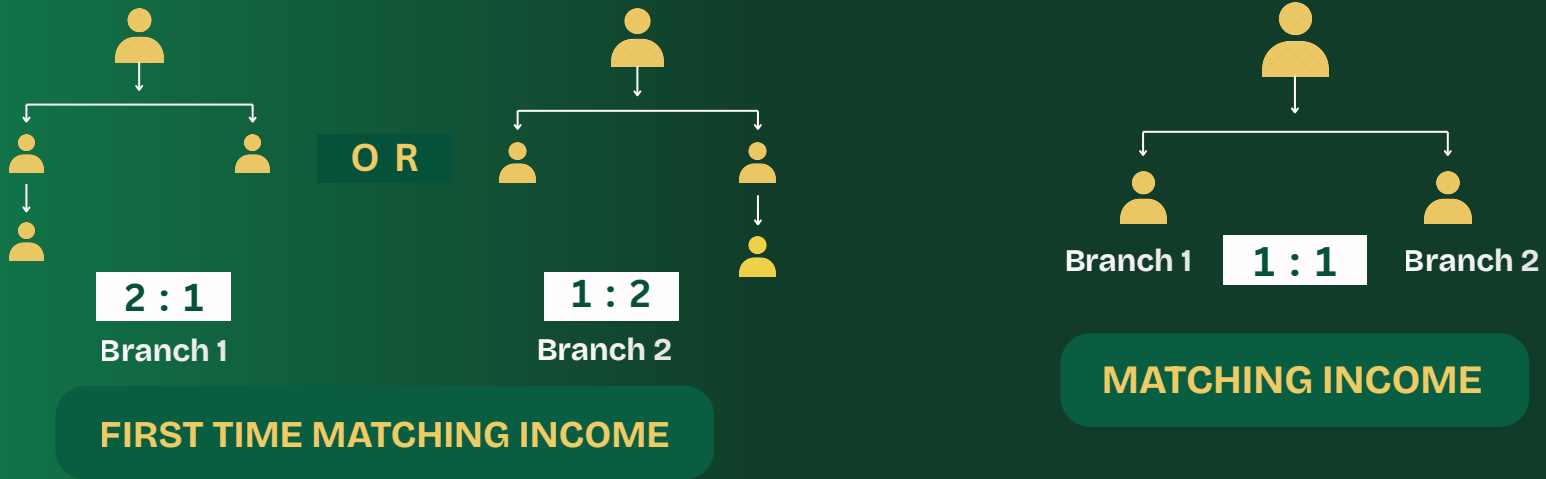

Daily Closing per 24 Hour

Weekly Payout

5% Of Admin Charges Will Rewarded to shopping Wallet

Terms and Conditions apply.

Two Leg Generation : (Plan A)

Single Leg Income Benifits

Even one side leg is not active
User can earn Direct sponsor income
from his network from another side.
50% + 25% + 25% In 3 Level Referral Earns.